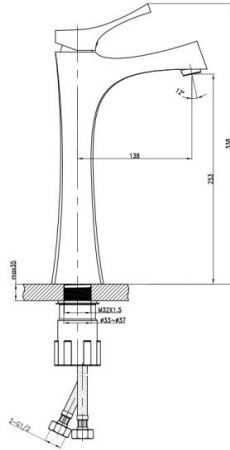

18042 - Series V

Ref. 18042

Features

Single lever basin faucet - Serie V