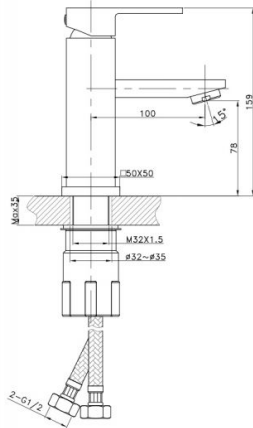

18047 - Serie V

Ref. 18047

Features

Single lever bidet faucet - Series V