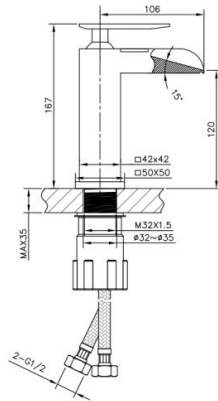

18051 - Serie V

Ref. 18051

Features

Single lever basin waterfall faucet -
Series V