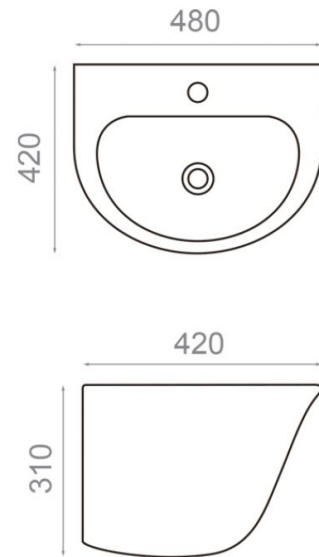

Gante

Ref. 4085
480x420x310

Features

- Wall-hung washbasin
- With overflow
- Wall-mounting possibility

Available colors: