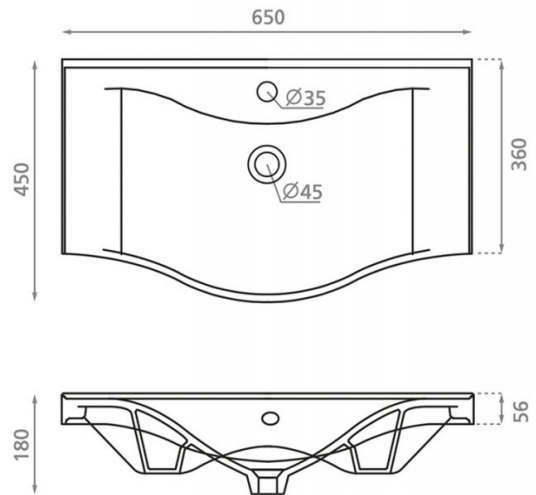

Helsinki 100

Ref. 4091
650x450x180

Features

- Rectangular washbasin
- With overflow
- Wall-mounting possibility