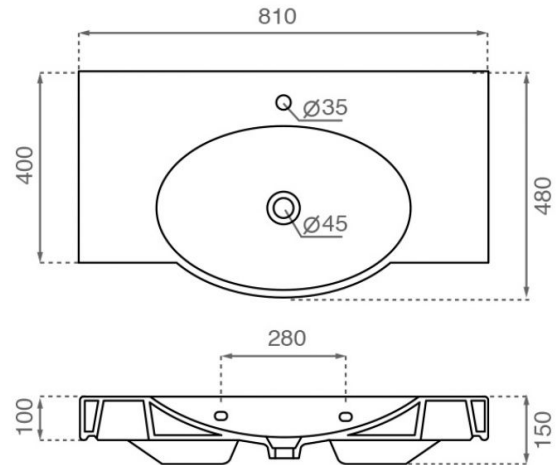

Copenhagen

Ref. 4094

810x480x150

Features

- Rectangular washbasin without overflow
- Wall-mounting possibility