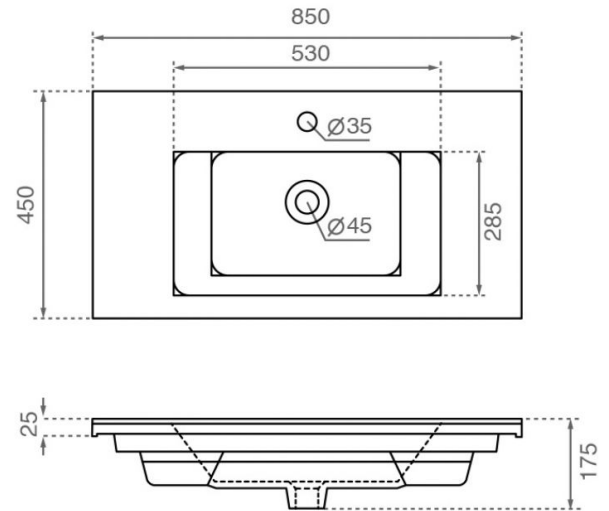

Riga

Ref. 4100

850x450x175 mm

Features

- Rectangular washbasin
- With overflow
- Wall-mounting possibility

Available colors: