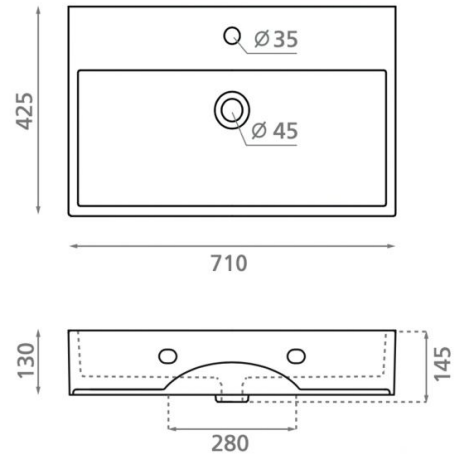

Dubai

Ref. 4104

700x425x145

Features

- Rectangular washbasin
- With Overflow
- Wall-mounting possibility