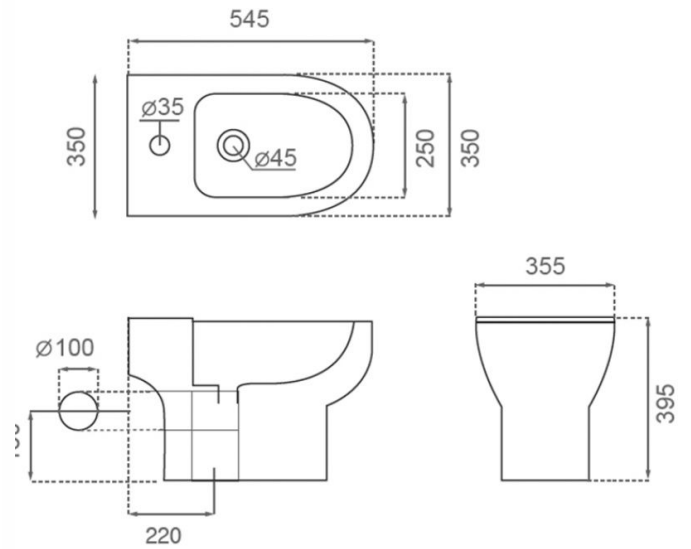

Bidet Ottawa

Ref. 4543

545x355x395 mm.

Features

Antibacteriano

Available colors: