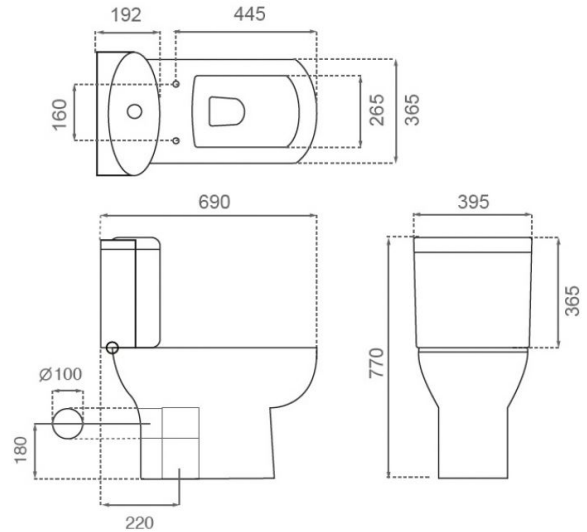

## Ref. 4520/UF

690x395x770 mm.

### Features

- Floor toilet with tank
- Dual outlet
- Dual-flush cistern
- Removable thermostet cover
- Soft close
- Weight 38,5 kg | Units per palet 12