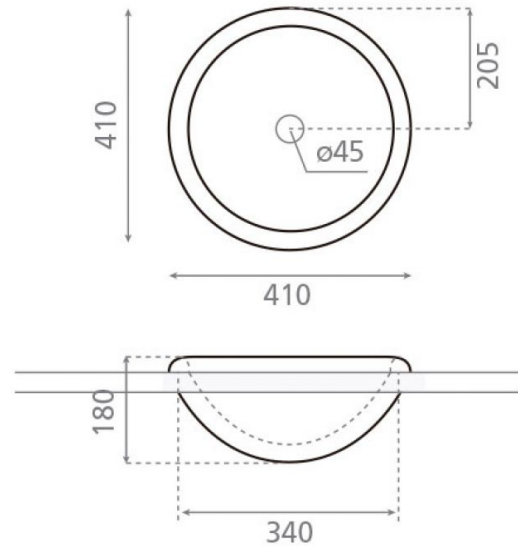

Laredo

Ref. 0063B

400x175 mm

Features

- No wall-mounting possibility.
- With overflow.
- Net weight 8kg, gross weight 9kg.
- Units per pallet 52.