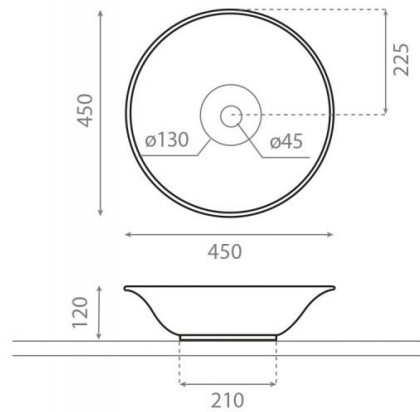

# Cuenca

**Ref. 4033**

450x120 mm

## Features

Topcounter washbasin.  
No wall-mounting possibility.  
Without overflow.  
Hidden draining hole.  
Net weight 8kg gross weight 9kg.  
Units per pallet: 52.