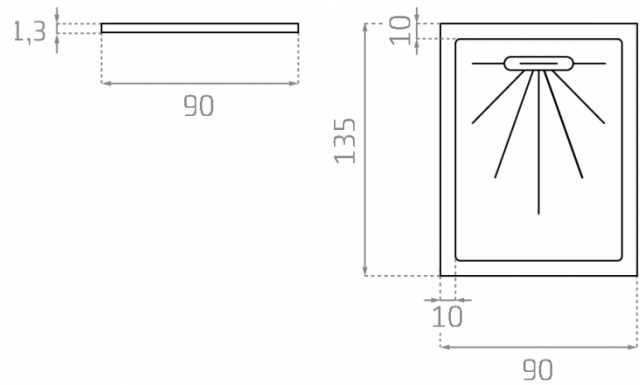

Beton

Ref. PD002S

90x135x1,3 cm.

Features

Shower tray
Dimensions: 90x135 cm.
Net weight:
Gross weight:
Units per pallet: