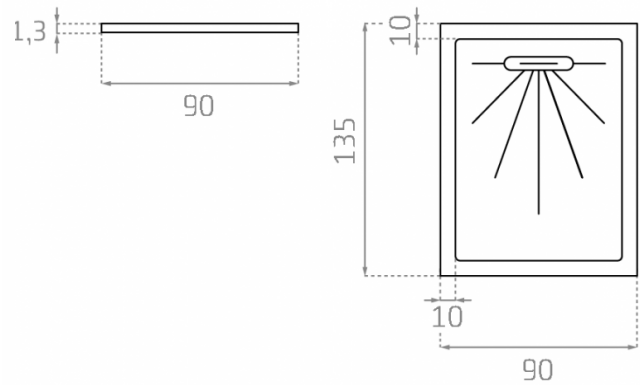

Infinity

Ref. PD004S

90x135x1,3 cm.

Features

Shower tray
Dimensions: 90x135 cm.
Net weight:
Gross weight:
Units per pallet: