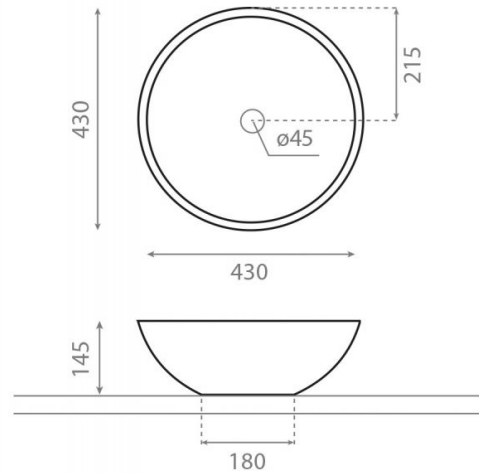

Castellon CRU

Ref. 0012B/CRU

430x145 mm

Features

Porcelain topcounter washbasin,
natural finish.
Dimensions 430x145 mm
Net weight 8kg, gross weight 9kg.
Units per palet 52ud.