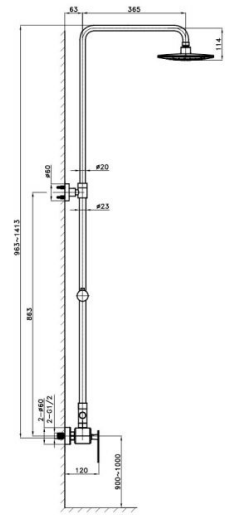

18017 - Serie II

Ref. 18017

Features

Ref.:18017 - Series II
Single lever rain shower faucet