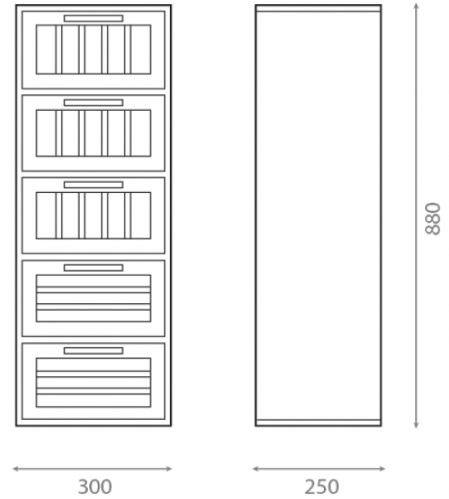

# 5-drawer unit Passal

**Ref. 054**

300x250x880

---