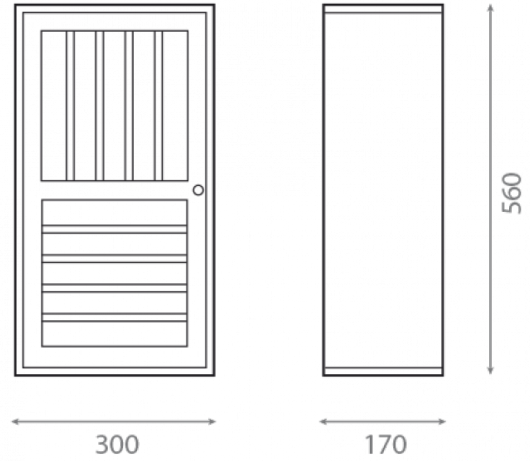

2-compartment display cabinet Passal

Ref. 052

300x170x560 mm

Features

2-compartment display cabinet Passal

Ref.: 052

Measures: 300 x 170 x 560 mm

Finishes