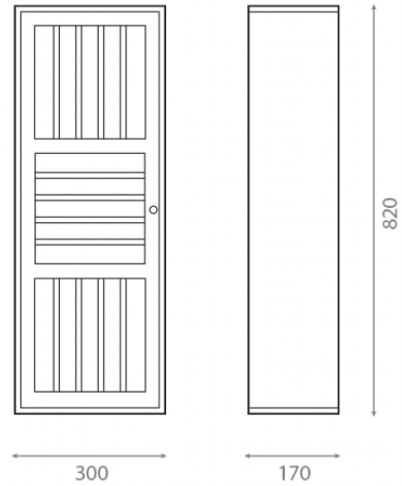

3-compartment display cabinet Passal

Ref. 053

300x170x820 mm.

Features

Ref.: 053

Measures: 300 x 170 x 820 mm

3-compartment display cabinet Passal

Finishes