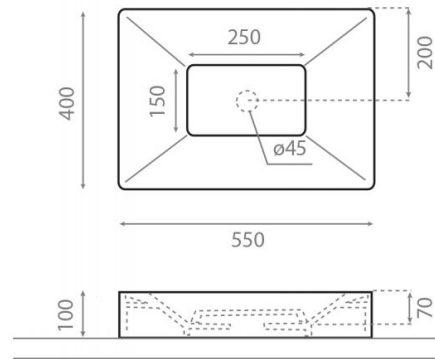

Quadro

Ref. 4039

550x400x100 mm

Features

Topcounter porcelain washbasin.
No wall-mounting possibility.
Without overflow.
Hidden draining hole.
Net weight 14kg, gross weight 15kg.
Units per palet: 50.