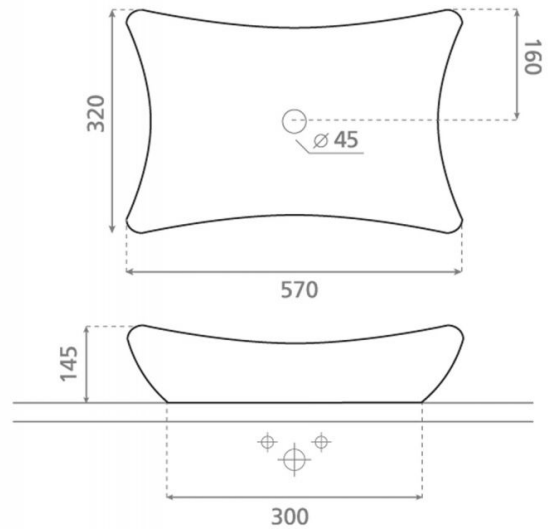

Magdalena B

Ref. 0092B

570x320x145 mm

Features

No wall-mounting possibility. Without overflow. Valid for Bathco tops. Without tap ledge. Net weight 8kg, gross weight 9kg. Units per pallet: 50.