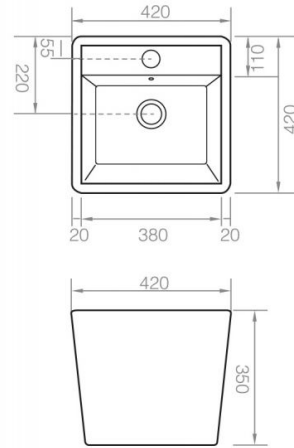

Genova B

Ref. 4059

420x420x350 mm

Features

Square porcelain topcounter washbasin
Dimensions: 420x420x350 mm.
With overflow
Net weight 21kg, gross weight 22,5 kg.