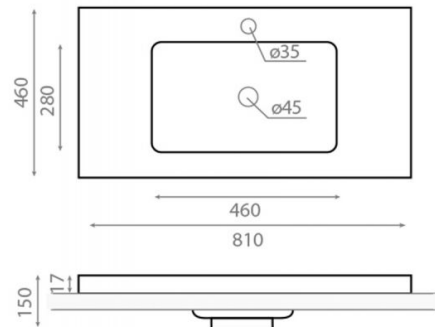

Liébana

Ref. 4065

610x460x150 mm

Features

Furniture washbasin
With overflow
Dimensions: 610x460x150 mm