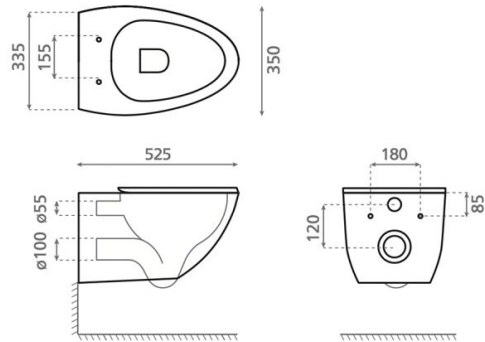

Cascais

Ref. 4552

525x358x360 mm.

Features

- Wall - hung WC
- Rimless
- Removable thermoset cover
- Soft close
- Weight 24kg | Units per palet 16