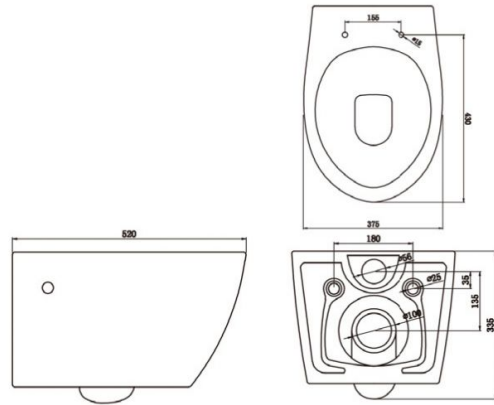

Wall-hung WC Estoril

Ref. 4553
520x375x335

Features

Wall - hung WC
Rimless
Removable thermoset slim cover
Soft close
Weight 24kg | Units per palet 16