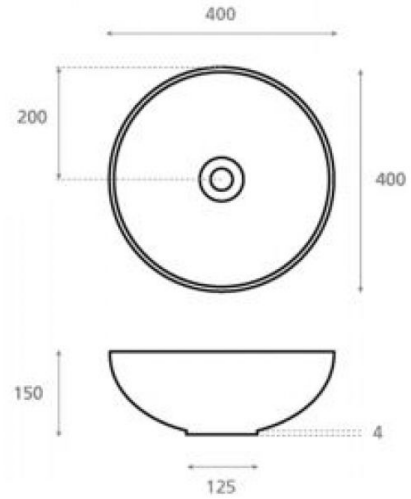

Sicilia cru

Ref. 4069CRU17PL

400x150 mm

Features

Porcelain washbasin
Natural porcelain
Dimensions: 400x400x150 mm
Net weight 8kg, gross weight 9kg.
Units per pallet: 52.

Decorated Toile de Jouy Silver .
Available in other finishes.