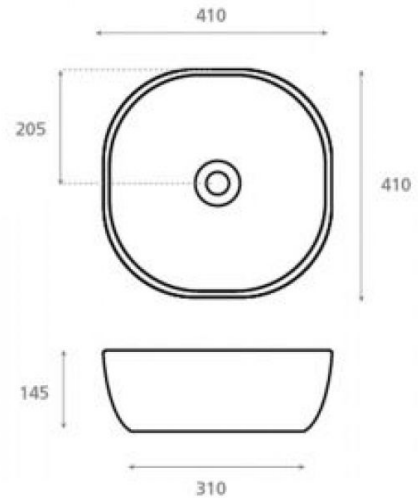

Olea 40

Ref. 407111OR

410x410x145 mm

Features

Porcelain washbasin without overflow
White porcelain
Measures: 410x410x145 mm.
Net weight 8kg, gross weight 9 kg.
Units per pallet: 86

Decorated Tevety gold.
Available in other finishes.