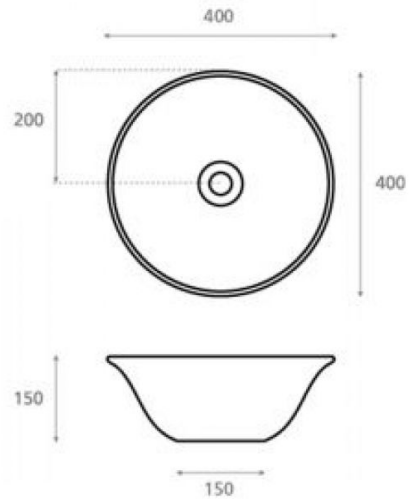

# New Nordic

**Ref. 4062B110R**

400x150 mm

## Features

Porcelain washbasin without overflow  
White porcelain.  
Dimensions: 400x400x150 mm  
Net weight 6kg, gross weight 7kg.  
Units per pallet: 58.

Decorated Tevety gold.  
Available in other finishes.