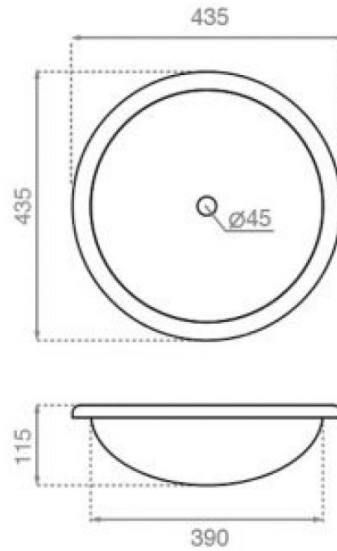

Rhombus

Ref. 006SW

435x435x115 mm

Features

Porcelain washbasin
White porcelain.
Dimensions: 435x435x115 mm
Net weight: 3 kg/unit, gross weight:
4kg/unit
Units per pallet: 32 units