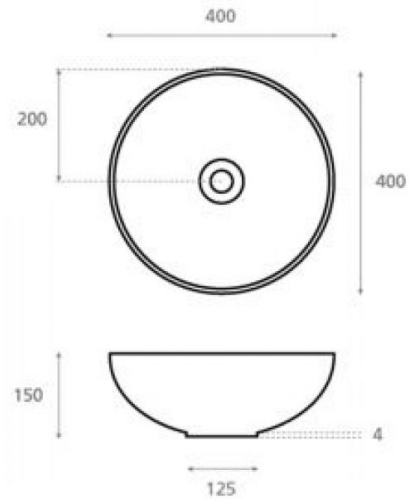

Golden Pink Flowers

Ref. 001SW

400x150 mm

Features

Porcelain washbasin
Natural porcelain
Dimensions: 400x400x150 mm
Net weight 8kg, gross weight 9kg.
Units per pallet: 52.