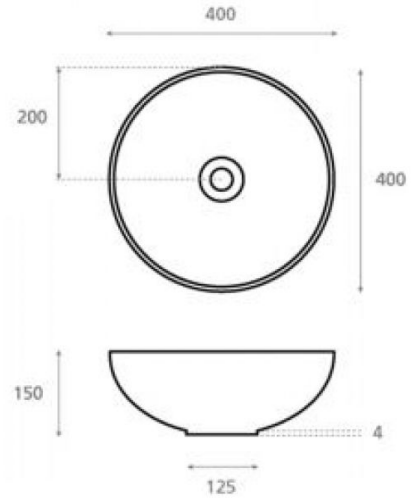

White

Ref. 002SW

400x150 mm

Features

Porcelain washbasin
Natural porcelain
Dimensions: 400x400x150 mm
Net weight 8kg, gross weight 9kg.
Units per pallet: 52.