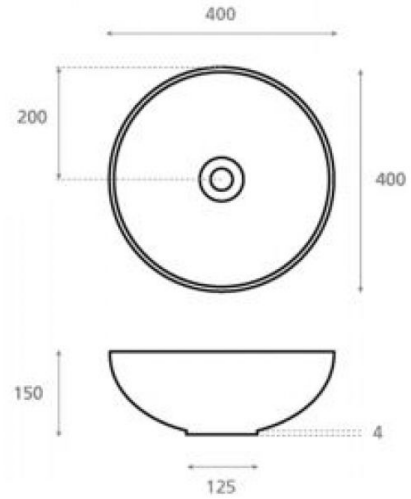

White Forest

Ref. 003SW

400x150 mm

Features

Porcelain washbasin
Natural porcelain
Dimensions: 400x400x150 mm
Net weight 8kg, gross weight 9kg.
Units per pallet: 52.