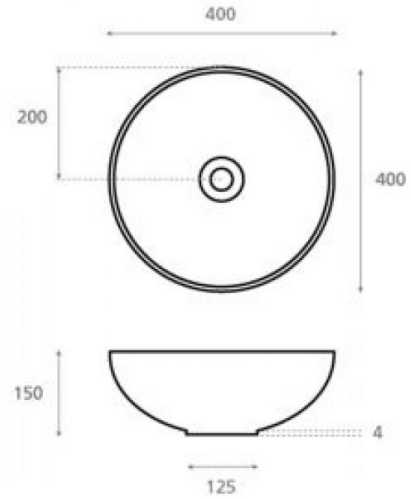

Loose

Ref. 005SW

400x150 mm

Features

Porcelain washbasin
Natural porcelain
Dimensions: 400x400x150 mm
Net weight 8kg, gross weight 9kg.
Units per pallet: 52.