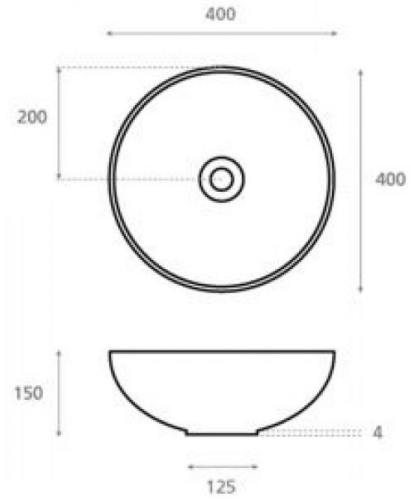

# Baroque Silver

**Ref. 004SW**

400x150 mm

## Features

Porcelain washbasin  
Dimensions: 400x400x150 mm  
Net weight 8kg, gross weight 9kg.  
Units per pallet: 52.