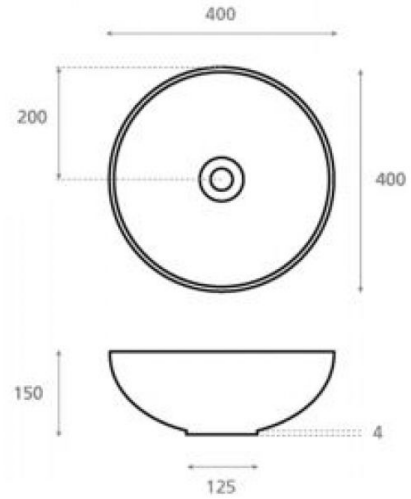

# Dance Circles

**Ref. 008SW**

400x150 mm

## Features

Porcelain washbasin  
Natural porcelain  
Dimensions: 400x400x150 mm  
Net weight 8kg, gross weight 9kg.  
Units per pallet: 52.