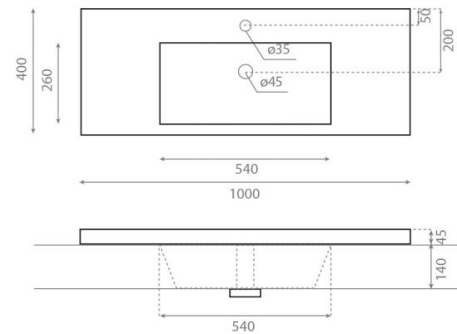

Colloto 100

Ref. 0515

1000x400x185 mm

Features

- No wall-mounting possibility.
- With overflow.
- Net weight 18kg, gross weight 19kg.
- Units per pallet: 16.