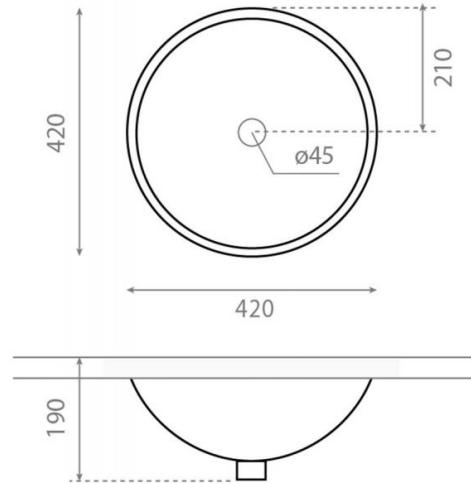

Cerdeña B

Ref. 0052B

420 x 190 mm

Features

- No wall-mounting possibility.
- With overflow.
- Net weight 6kg, gross weight 7kg.
- Units per pallet 50.