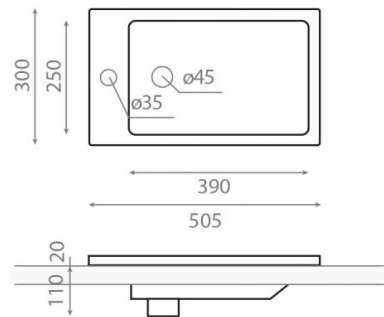

Top

Ref. 0522

505x300x130 mm

Features

No wall- mounting possibility. With overflow. Net weight 7kg, gross weight 8kg.