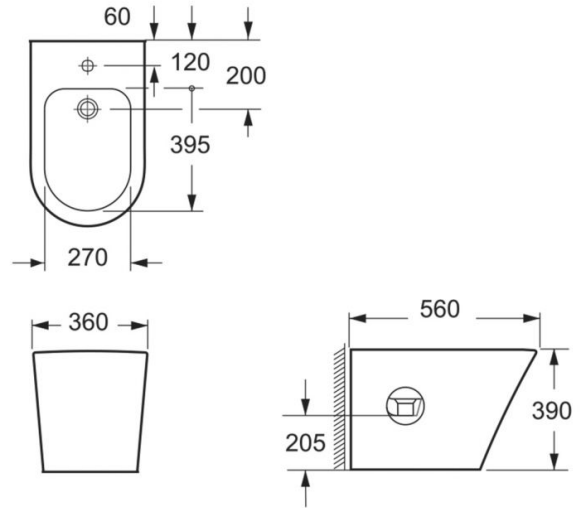

Bidet New Ronda

Ref. 4513R

560x360x390 mm

Features

560x360x390 mm

Antibacterial

Weight 23 kg

Units per palet 16