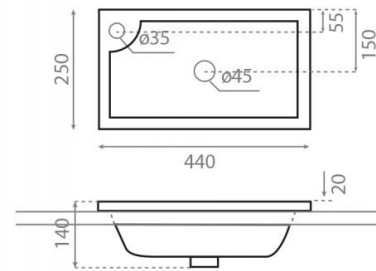

Niza

Ref. 9901-L

440x250x140 mm

Features

- No wall- mounting possibility.
- With overflow.
- Net weight 5kg, gross weight 6kg.
- Units per pallet: 48.