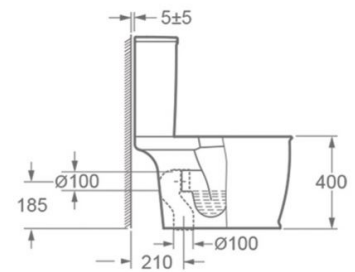

Lagos

Ref. 4545

680x360x830 mm

Features

- Floor toilet with tank
- Dual outlet
- Dual-flush cistern
- Removable thermoset slim cover
- Soft close
- Weight 47,5 kg | Units per palet 12