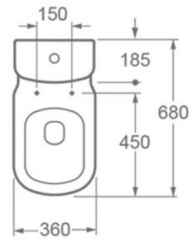

Lagos

Ref. 4545

680x360x830 mm

Features

- Floor toilet with tank
- Dual outlet
- Dual-flush cistern
- Removable thermoset slim cover
- Soft close
- Weight 47,5 kg | Units per palet 12