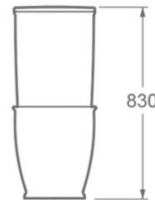

Lagos

Ref. 4545

680x360x830 mm

Features

- Floor toilet with tank
- Dual outlet
- Dual-flush cistern
- Removable thermoset slim cover
- Soft close
- Weight 47,5 kg | Units per palet 12