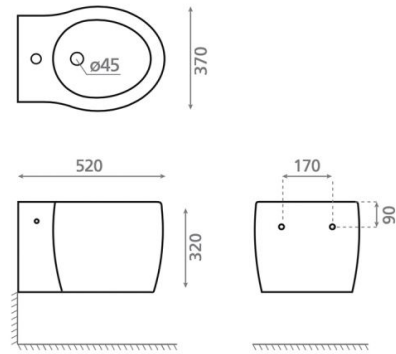

Evora

Ref. 4550

520x370x320 mm

Features

Wall-hung bidet
Antibacterial