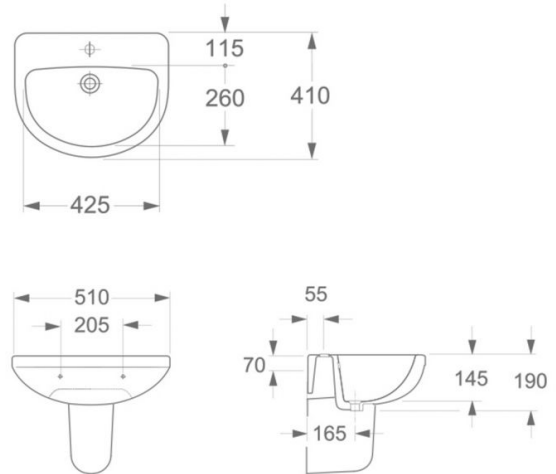

Algarve A

Ref. 4078

510x425x450 mm

Features

Ref.: 4078
ALGARVE A

Semi - pedestal
With overflow