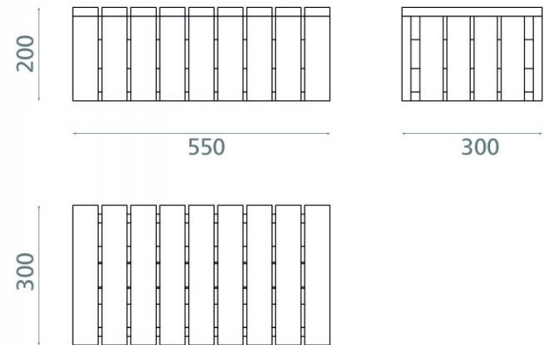

## Ref. 8112

550x300x200 mm.

### Features

Storage

Dimensions: 550x300x200 mm.

Natural wood finish.

Net weight \_kg, gross weight \_kg.

Units per pallet \_\_.