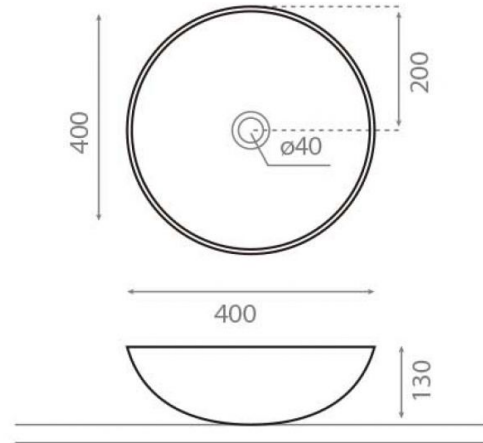

# Noja

**Ref. 8326**  
400x130mm.

## Features

Topcounter washbasin  
Without overflow  
Enamelled aluminium  
400x130mm.