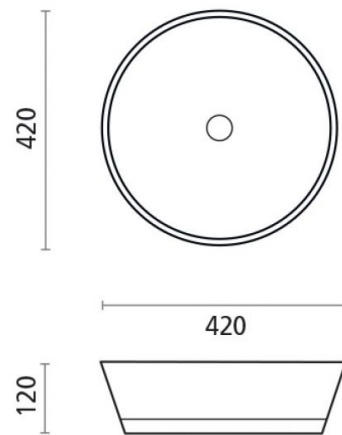

# Zanzibar

**Ref. 00381**

420x120 mm.

## Features

Topcunter washbasin

Stone

420x120 mm.

Available colors: