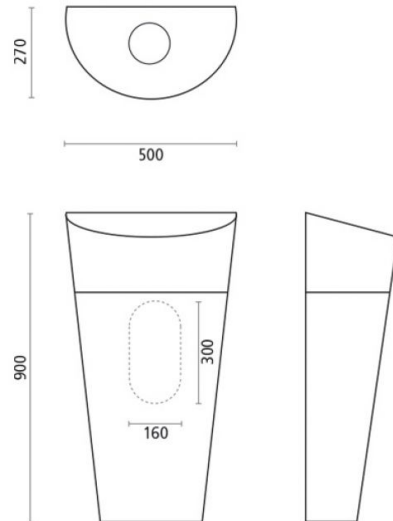

Comoros

Ref. 00391

500x270x900 mm.

Features

Pedestal washbasin
Without overflow
Beige stone
500x270x900 mm.

Available colors: