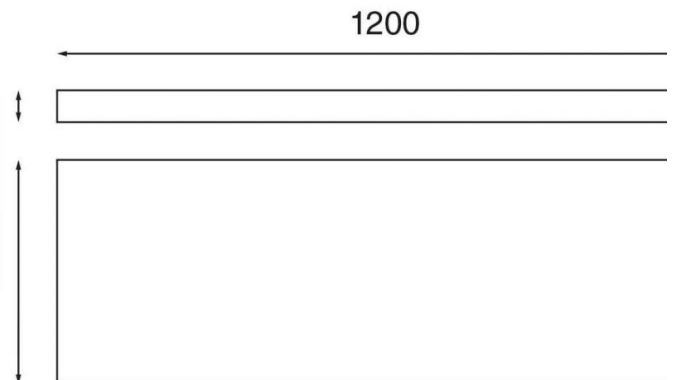

# Encimera de acacia 120

**Ref. 8202MC**

1200x500x60 mm.