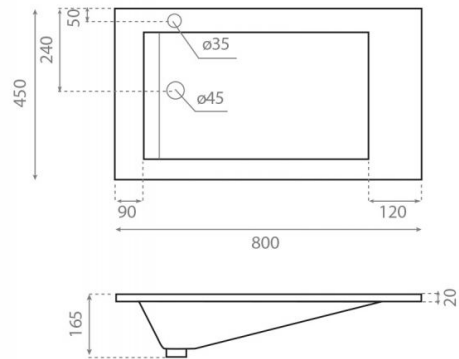

Tecno

Ref. 0566

800x450x165 mm

Features

Vessel washbasin.
No wall-mounting possibility.
With overflow.
Net weight 15kg, gross weight 16kg.
Units per pallet:16.