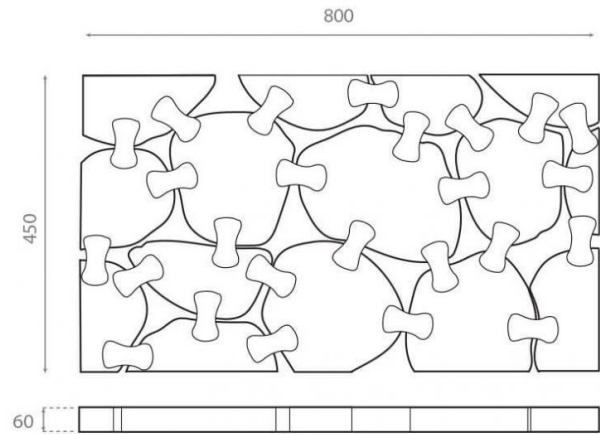

Teak log top

Ref. 8214

800x450x60 mm.

Features

Teak log top
Natural finish
Dimensions: 800x450x60 mm.
Units per pallet:
Net weight: